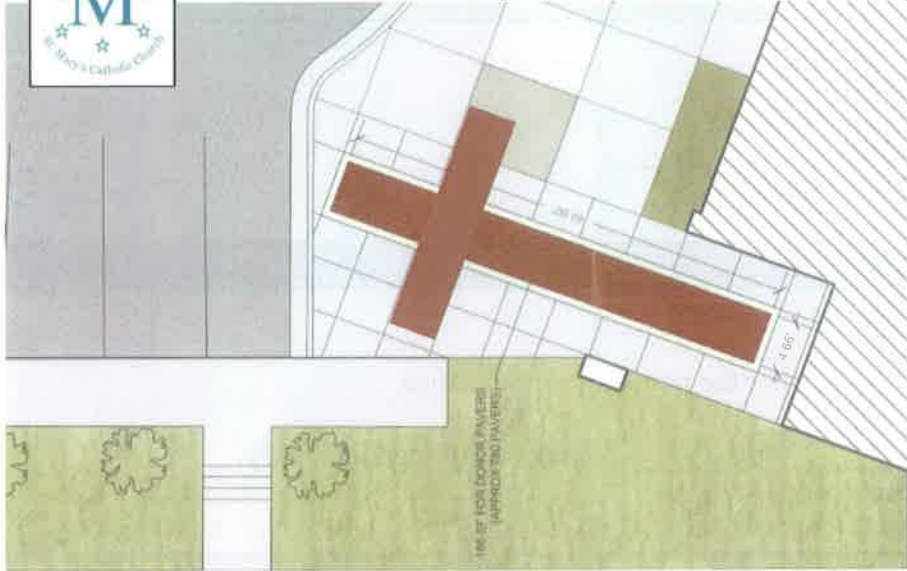

*Front Entrance (Savidge is to the left)*

*Existing Activity Center*

***ETCH YOUR  
NAME INTO  
THE NEW  
EDUCATION  
CENTER PROJECT  
FOREVER!***

**We have space for approximately 800 custom engraved bricks  
in the walkway to the new education center.**

- Cost is \$150 per brick
- Bricks are 4" x 8"
- You can have up to 3 lines with 13 characters on each line. Uppercase letters only. You can use the ampersand symbol (&)
- Bricks will hold up for many years
- Indicate clearly on the form what you would like etched on each brick