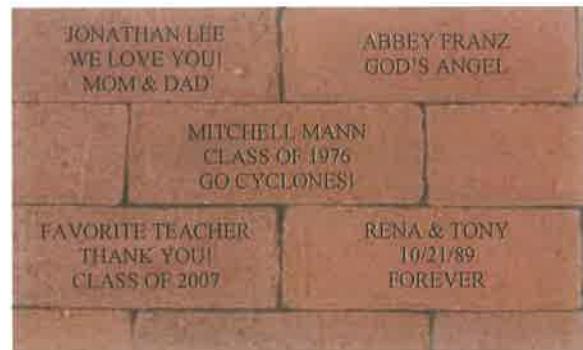

**We have space for approximately 800 custom engraved bricks
in the walkway to the new education center.**

- Cost is $150 per brick
- Bricks are 4" x 8"
- You can have up to 3 lines with 13 characters on each line. Uppercase letters only. You can use the ampersand symbol (&)
- Bricks will hold up for many years
- Indicate clearly on the form what you would like etched on each brick

- Buy one as a memorial of a friend, family member, or favorite teacher/staff member
- Honor past alumni or current students
- Fill out the order form on the back of this sheet and return to either the parish or school office
- Bricks will be sold until no more space remains, so get yours today!

For more information, visit www.stmarysl.org/msow.html or call the parish office (616) 842-1702